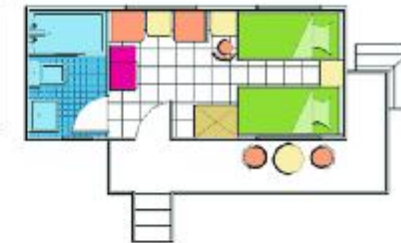

MODEL

Chassis Length	310 cm	450 cm	550 cm
Total Length	390 cm	530 cm	630 cm
Exterior Width(with the bumpers)	213 cm	220 cm	230 cm
Interior Width	205 cm	210 cm	220 cm
Interior Length	355 cm	493 cm	587 cm
Height	263 cm	263 cm	278 cm
Interior Height	200-185 cm	210-185 cm	210-195 cm
Unequipped Weight	750 kg	875 kg	950 kg
Axle	Absorbed torsion	Absorbed torsion	Absorbed torsion
Chassis	Steel profile frame	Steel profile frame	Steel profile frame
Case	Steel box profile frame	Steel box profile frame	Steel box profile frame
Insulation	30 mm polyurathane foam	30 mm polyurathane foam	30 mm polyurathane foam
Interior-Exterior Body Coating	Fiberglass - solid	Fiberglass - solid	Fiberglass - solid
Bedding Capacity	3	4	4
Wc-Bathroom Cabin	Standard	Standard	Standard
Bedroom	1	1	1
Living Area	3	5	5
Oven	1	3	3
Hot Water	Tubed boiler	Tubed boiler	Tubed boiler
	12V/1500watt/70C	12V/1500watt/70C	12V/1500watt/70C
Heating System	Chimney on the wall	Chimney on the wall	Chimney on the wall
	12V/3000kcal	12V/3000kcal	12V/3000kcal
Clean Water Tank Capacity	90 Lt	120 Lt	120 Lt
Waste Water Tank Capacity	70 Lt	90 Lt	90 Lt
Baggage	Standard	Standard	Standard
Refrigerator	12V-220V-LPG	12V-220V-LPG	12V-220V-LPG
Locker	Standard	Standard	Standard
TV	12" Lcd	37"	37"
Electric System	12Vx1 accumulator 220V	12Vx1 accumulator 220V	12Vx1 accumulator 220V
Openable Windows	4	4	5
Openable Ceiling Aerators	2	3	3
Required cc of Pulling Car	1300 cc and over	1400 cc and over	1600 cc and over
Automatic charging unit	220V-12V-20A	220V-12V-20A	220V-12V-20A

An innovative mobile design to fully satisfy your long term lodging requirements in a luxurious way is being brought to you by Soykar.

A "mobile home" of 2.5x6=15 m² with bath, tubs, refrigerator, cabinets and living, dining and servicing areas including veranda.