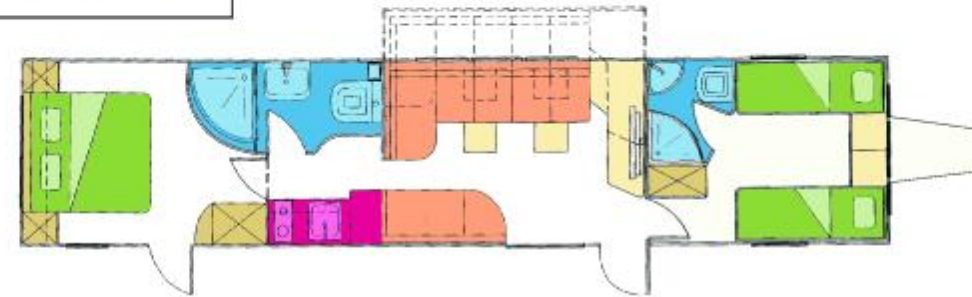

SOYKAR 13T

for 2+2+(2)=6 13 mt trailer

SOYUT CONSTRUCTION & ENGINEERING CO. INC. has been established as a company of SOYUT Group of Companies in 1974 in Ankara. Until mid-90s, the company has basically undertaken the projections and construction of all types of industrial plants, engineering services, turn-key projects in the fields of production and mounting of mechanics. Thenafter, the company has enlarged its scope of business and shifted to other areas such as construction, mass-construction, furniture production, architecture and interior design services, caravan and yacht manufacturing.

SOYKAR Caravans have been manufactured since 1998 by the experienced and dynamic team within SOYUT CONSTRUCTION & ENGINEERING CO. INC. in the unique production plant. The caravans draw special attention in the domestic and foreign markets with their modern design and supreme technology. All parts and components of the caravans are being manufactured in SOYUT's own production facilities with mass-production techniques. SOYKAR Team that includes young and passionate designers, open-minded project developers, experienced production craftsmen and problem-solving customer services staff consider the process of manufacturing of SOYKAR Caravans not only a mere production but also an advanced and complicated service activity. This is why they all aim that SOYKAR Caravans are unique type of living beginning from the sales to the service, from accommodation to customer support and info lines, from festivals to various organizations.